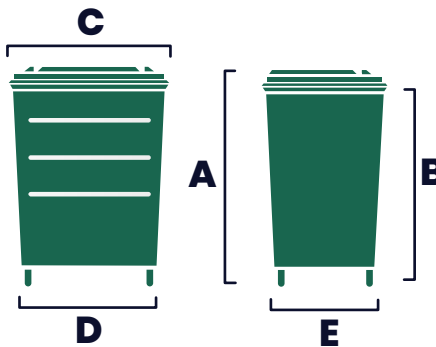

# Bin Size Guide

**240L**

A = 1070mm  
 B = 740mm  
 C = 570mm  
 D = 535mm  
 E = 995mm  
 F = 550mm  
 Weight = 15.5Kg

**360L**

A = 1100mm  
 B = 626mm  
 C = 850mm  
 D = 620mm  
 Weight = 24Kg

**660L**

A = 1215mm  
 B = 1135mm  
 C = 1340mm  
 D = 860mm  
 E = 490mm  
 Weight = 50Kg

**1100L**

A = 1300mm  
 B = 1210mm  
 C = 1340mm  
 D = 860mm  
 Weight = 60Kg