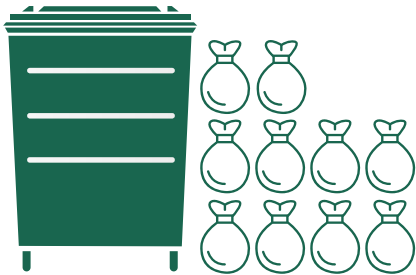

# Bin Size Guide

**240L**

A = 1070mm  
 B = 740mm  
 C = 570mm  
 D = 535mm  
 E = 995mm  
 F = 550mm  
 Weight = 15.5Kg

**360L**

A = 1100mm  
 B = 626mm  
 C = 850mm  
 D = 620mm  
 Weight = 24Kg

**660L**