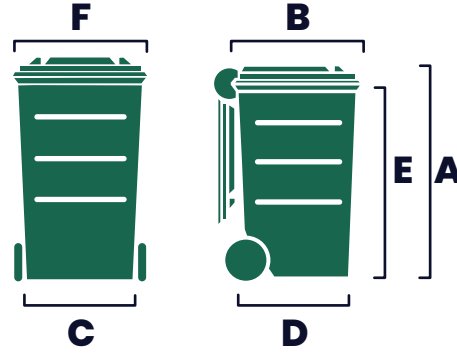

# Bin Size Guide

**240L**

A = 1070mm  
 B = 740mm  
 C = 570mm  
 D = 535mm  
 E = 995mm  
 F = 550mm  
 Weight = 15.5Kg

**360L**

A = 1100mm  
 B = 626mm  
 C = 850mm  
 D = 620mm  
 Weight = 24Kg

**660L**

A = 1215mm  
 B = 1135mm  
 C = 1340mm  
 D = 860mm  
 E = 490mm  
 Weight = 50Kg

**1100L**

A = 1300mm  
 B = 1210mm  
 C = 1340mm  
 D = 860mm  
 Weight = 60Kg