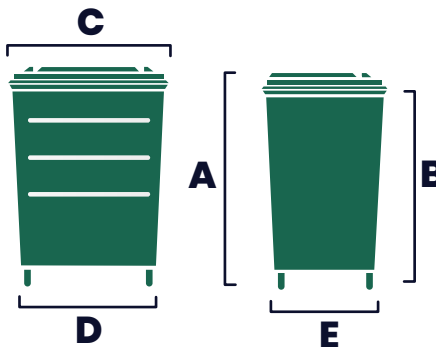

# Bin Size Guide

**240L**

A = 1070mm  
 B = 740mm  
 C = 570mm  
 D = 535mm  
 E = 995mm  
 F = 550mm  
 Weight = 15.5Kg

**360L**

A = 1100mm  
 B = 626mm  
 C = 850mm  
 D = 620mm  
 Weight = 24Kg

**660L**

A = 1215mm  
 B = 1135mm  
 C = 1340mm  
 D = 860mm  
 E = 490mm  
 Weight = 50Kg

**1100L**

A = 1300mm  
 B = 1210mm  
 C = 1340mm  
 D = 860mm  
 Weight = 60Kg